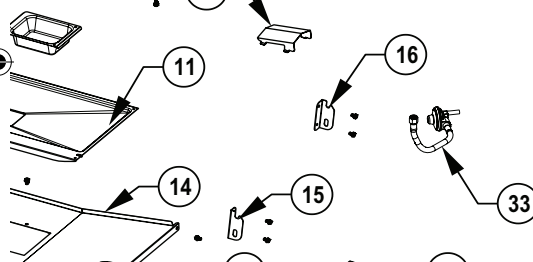

Accessories Parts List

	Description	F365	F425	F425-PHM
61444	Cover	ac	ac	ac
56425	Cast Iron Griddle	ac	ac	ac
67732	Charcoal Tray	ac	ac	ac
62007	Grease Trays Foil (5 pieces)	ac	ac	ac

x- standard
 p- propane
 n- natural gas
 ac- accessory