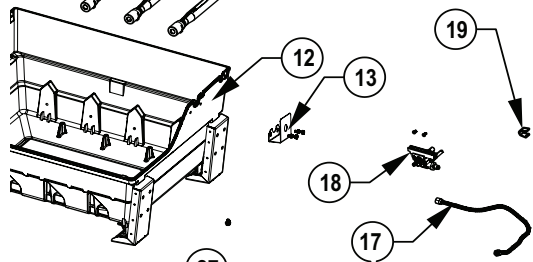

Accessories Parts List

	Description	F365	F425	F425-PHM
61444	Cover	ac	ac	ac
56425	Cast Iron Griddle	ac	ac	ac
67732	Charcoal Tray	ac	ac	ac
62007	Grease Trays Foil (5 pieces)	ac	ac	ac

x- standard
 p- propane
 n- natural gas
 ac- accessory