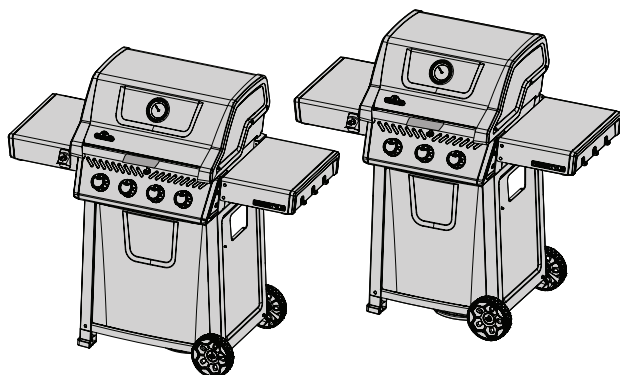

F425/365

F425/365SB

F425SIB
F425DSIB
F365SIB
F365DSIB

PHONE:
+31 345 588655

EMAIL
info@napoleongrills.nl

ONLINE
www.napoleon.com

WOLF STEEL EUROPE
De Riemsdijk 22, 4004 LC,
Tiel, The Netherlands