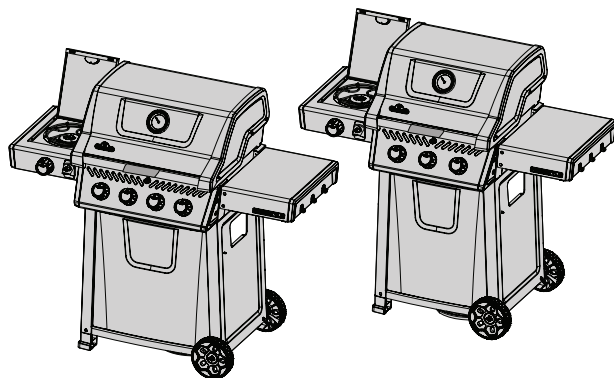

F425/365SB