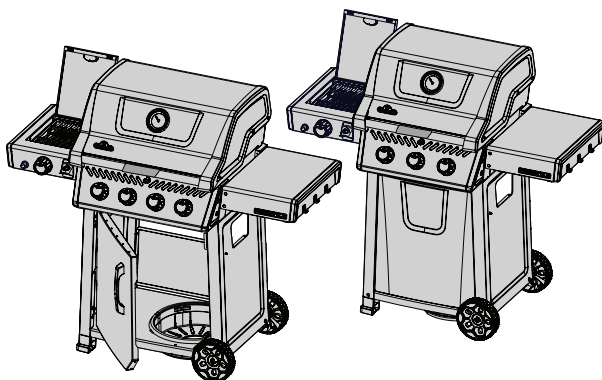

F425SIB
F425DSIB
F365SIB
F365DSIB