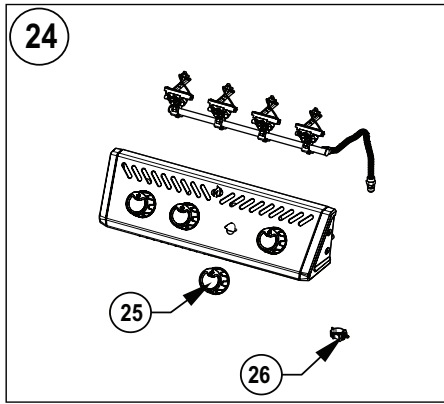

Accessories Parts List

	Description	F365	F425	F425-PHM
61444	Cover	ac	ac	ac
56425	Cast Iron Griddle	ac	ac	ac
67732	Charcoal Tray	ac	ac	ac
62007	Grease Trays Foil (5 pieces)	ac	ac	ac

x- standard
 p- propane
 n- natural gas
 ac- accessory